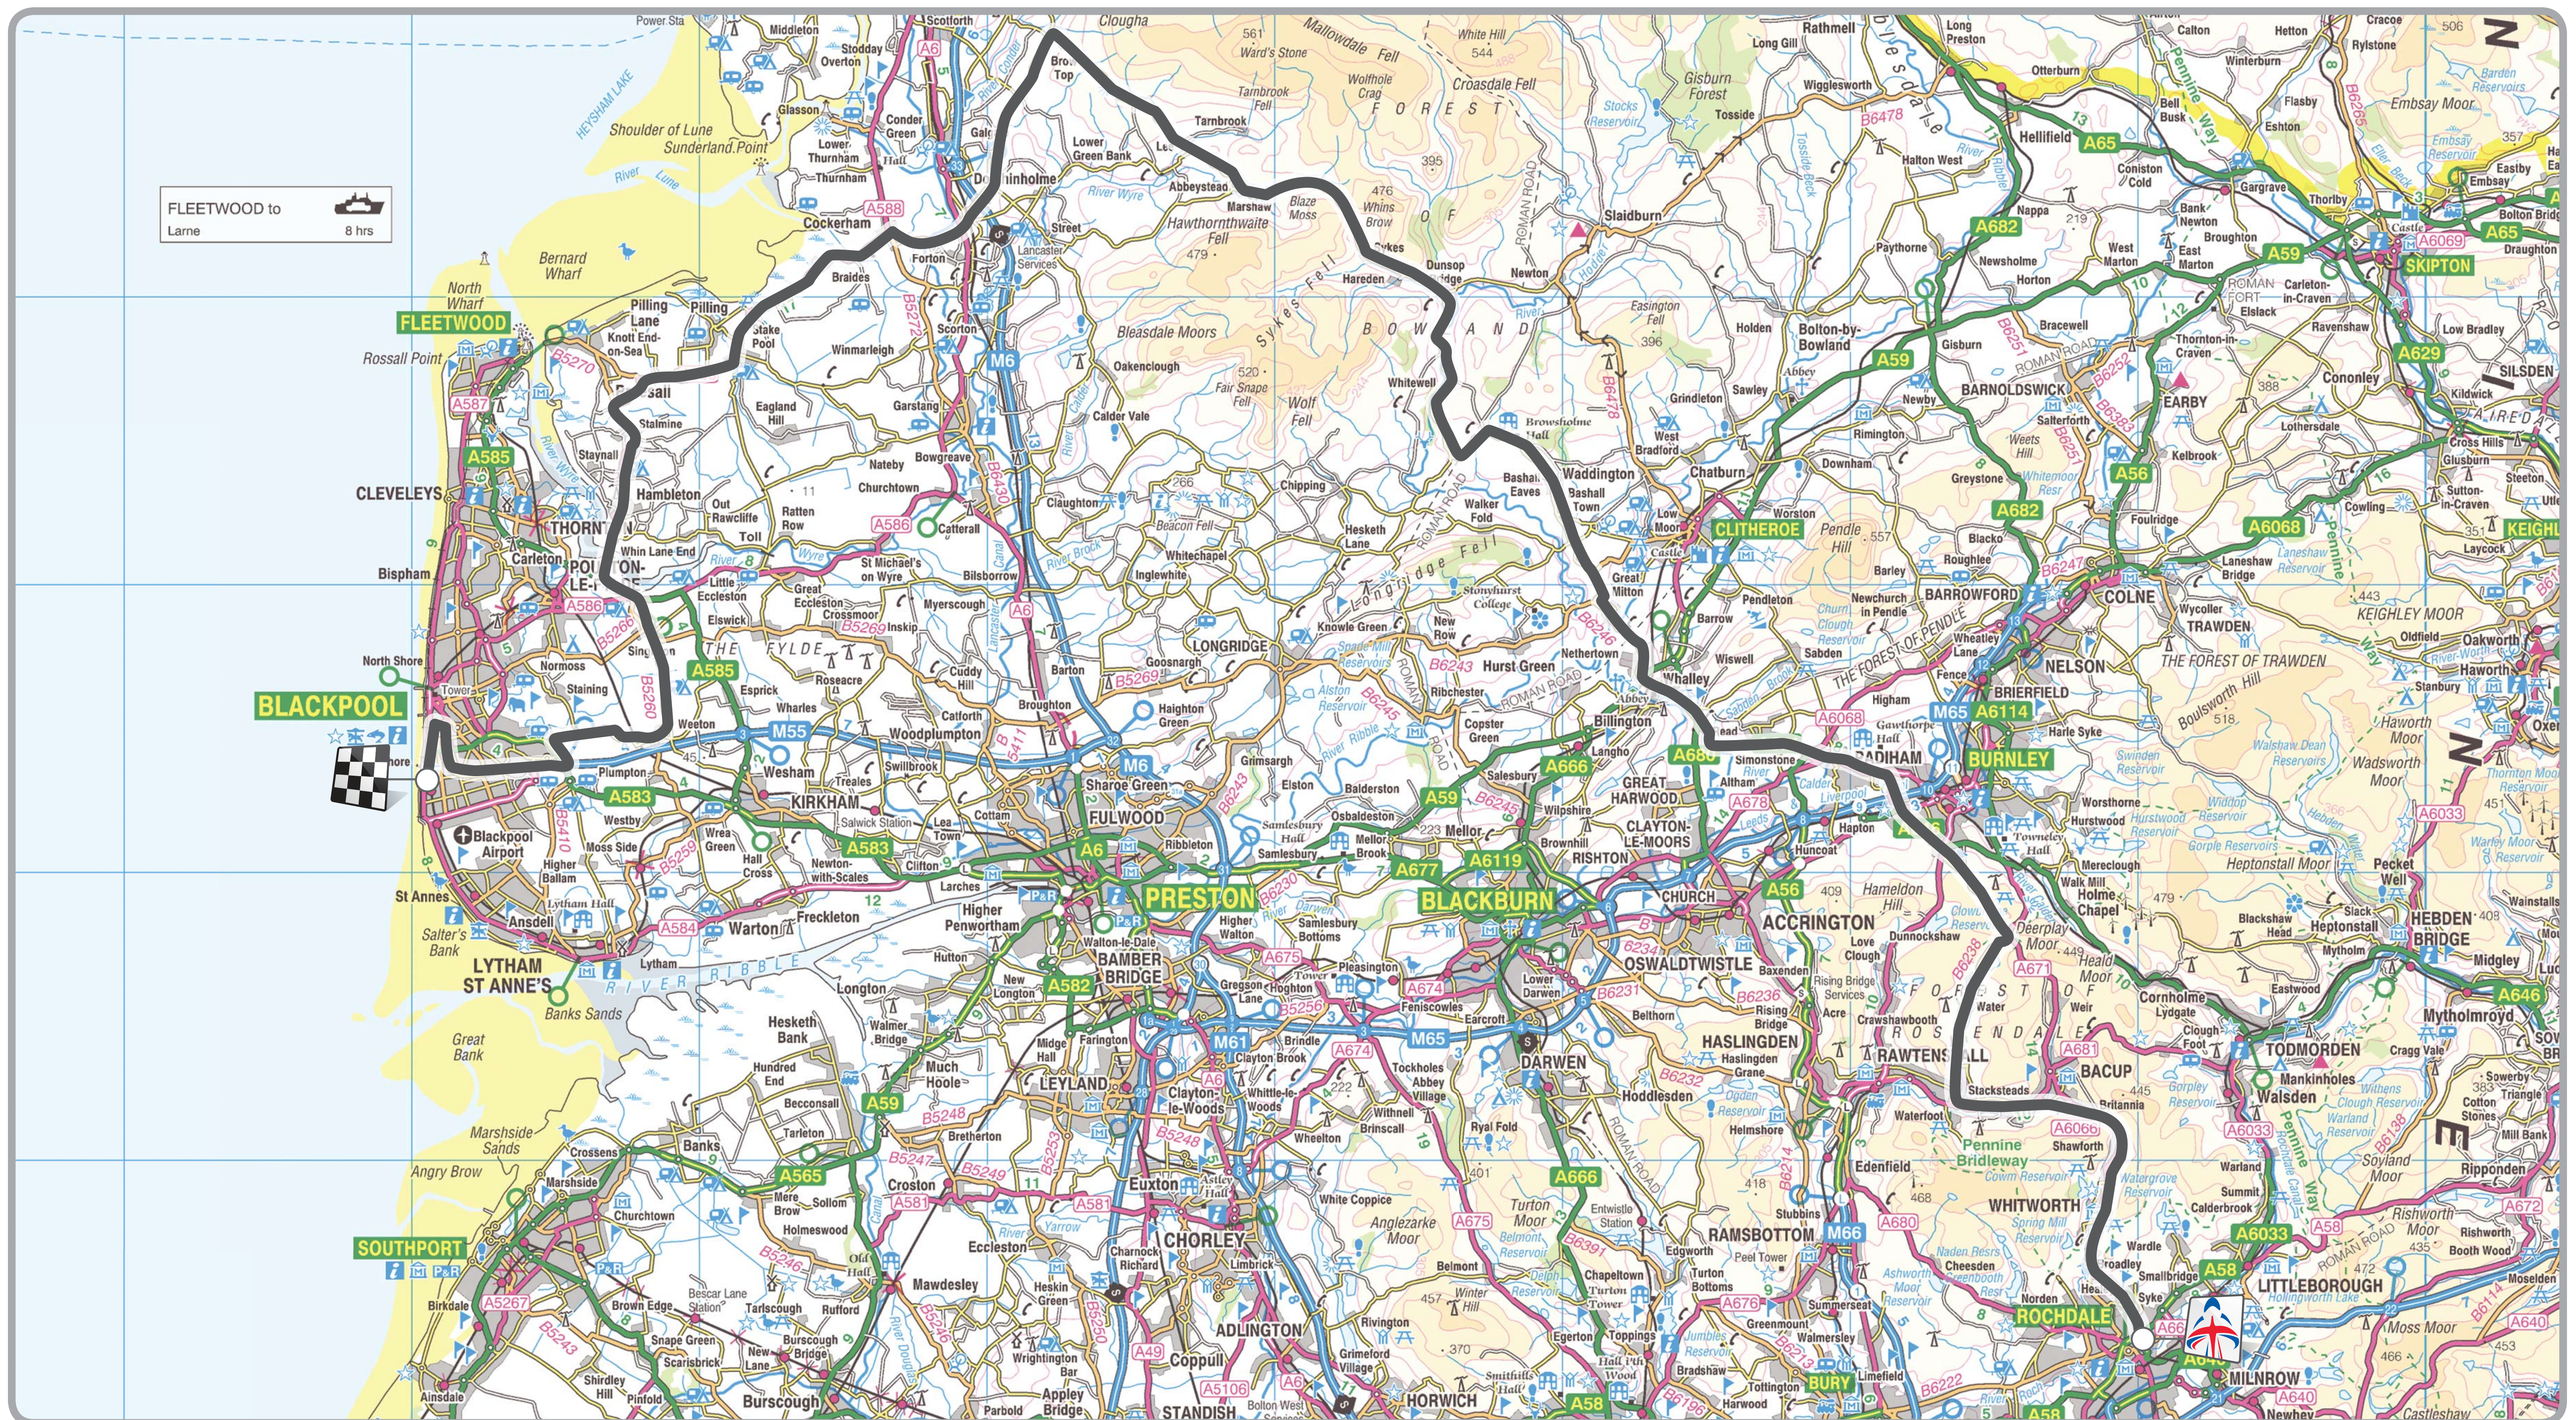

Rochdale to Blackpool

11th September 2010

THE PROSTATE
CANCER CHARITY

Ordnance Survey

visit Blackpool

www.tourofbrtain.co.uk

englandsnorthwest
BE INSPIRED