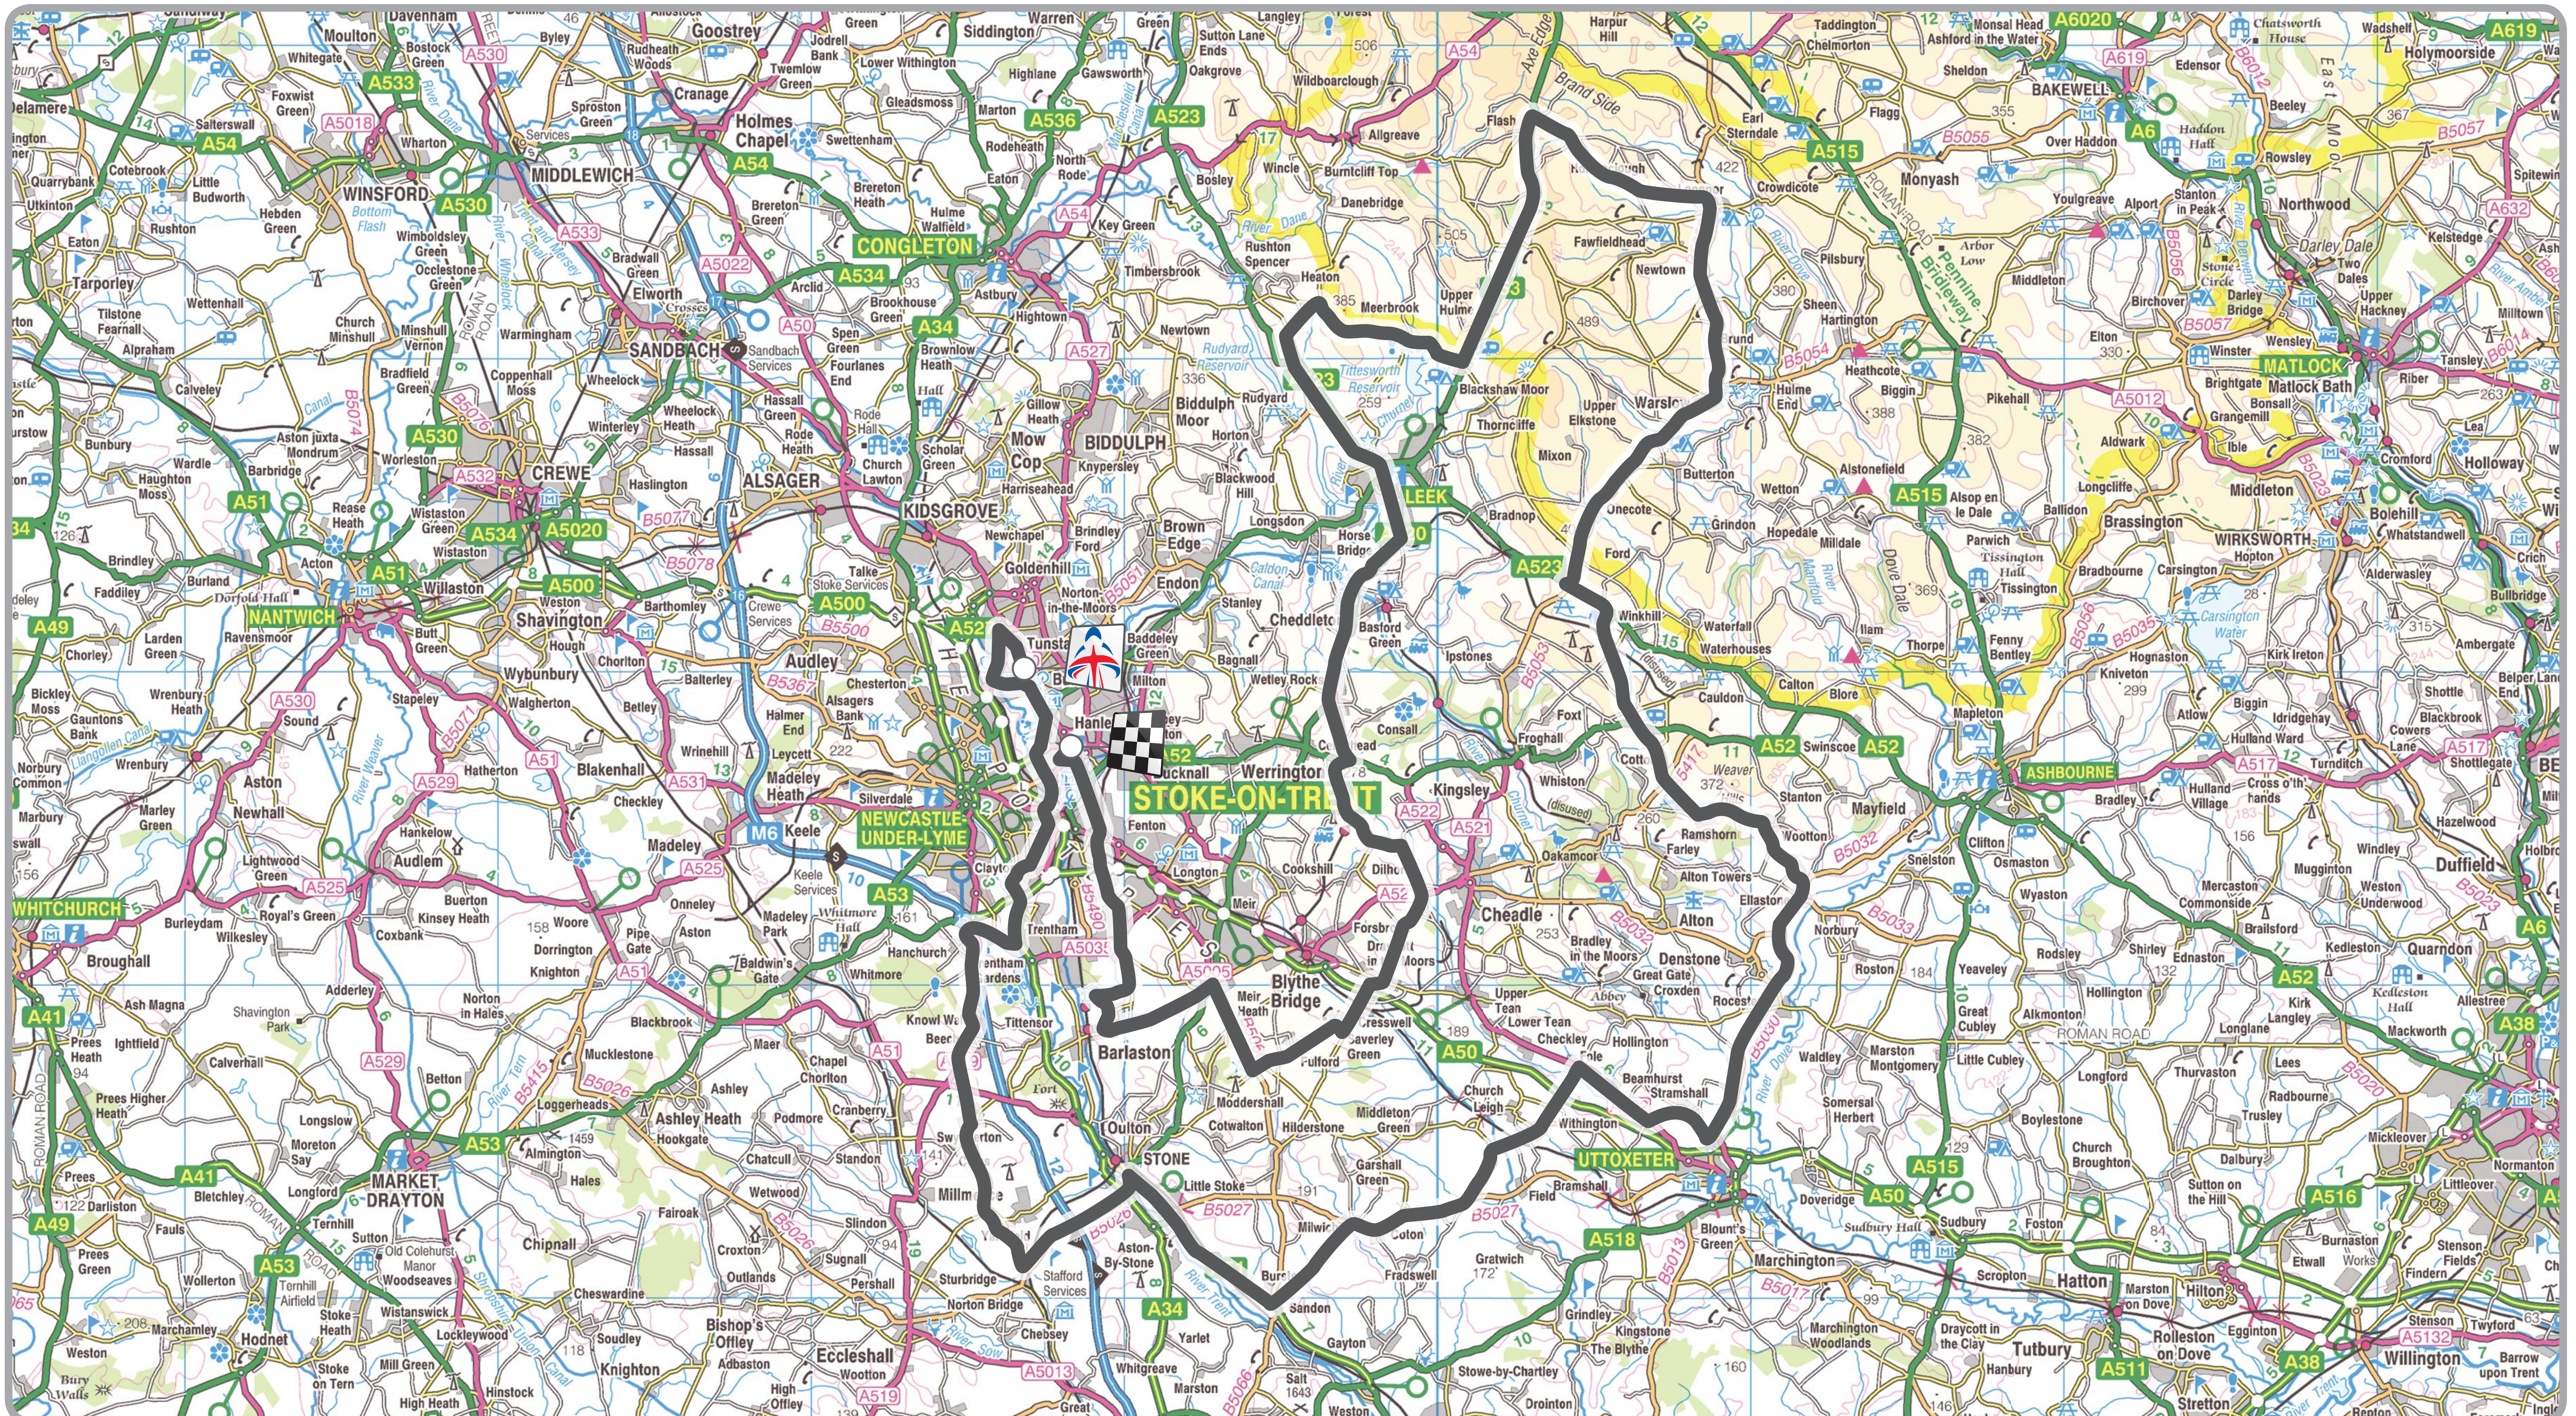

# 2

## Stoke-on-Trent 12th September 2010

# The Tour of Britain

THE PROSTATE  
CANCER CHARITY

Ordnance Survey

[www.tourofbrtain.co.uk](http://www.tourofbrtain.co.uk)