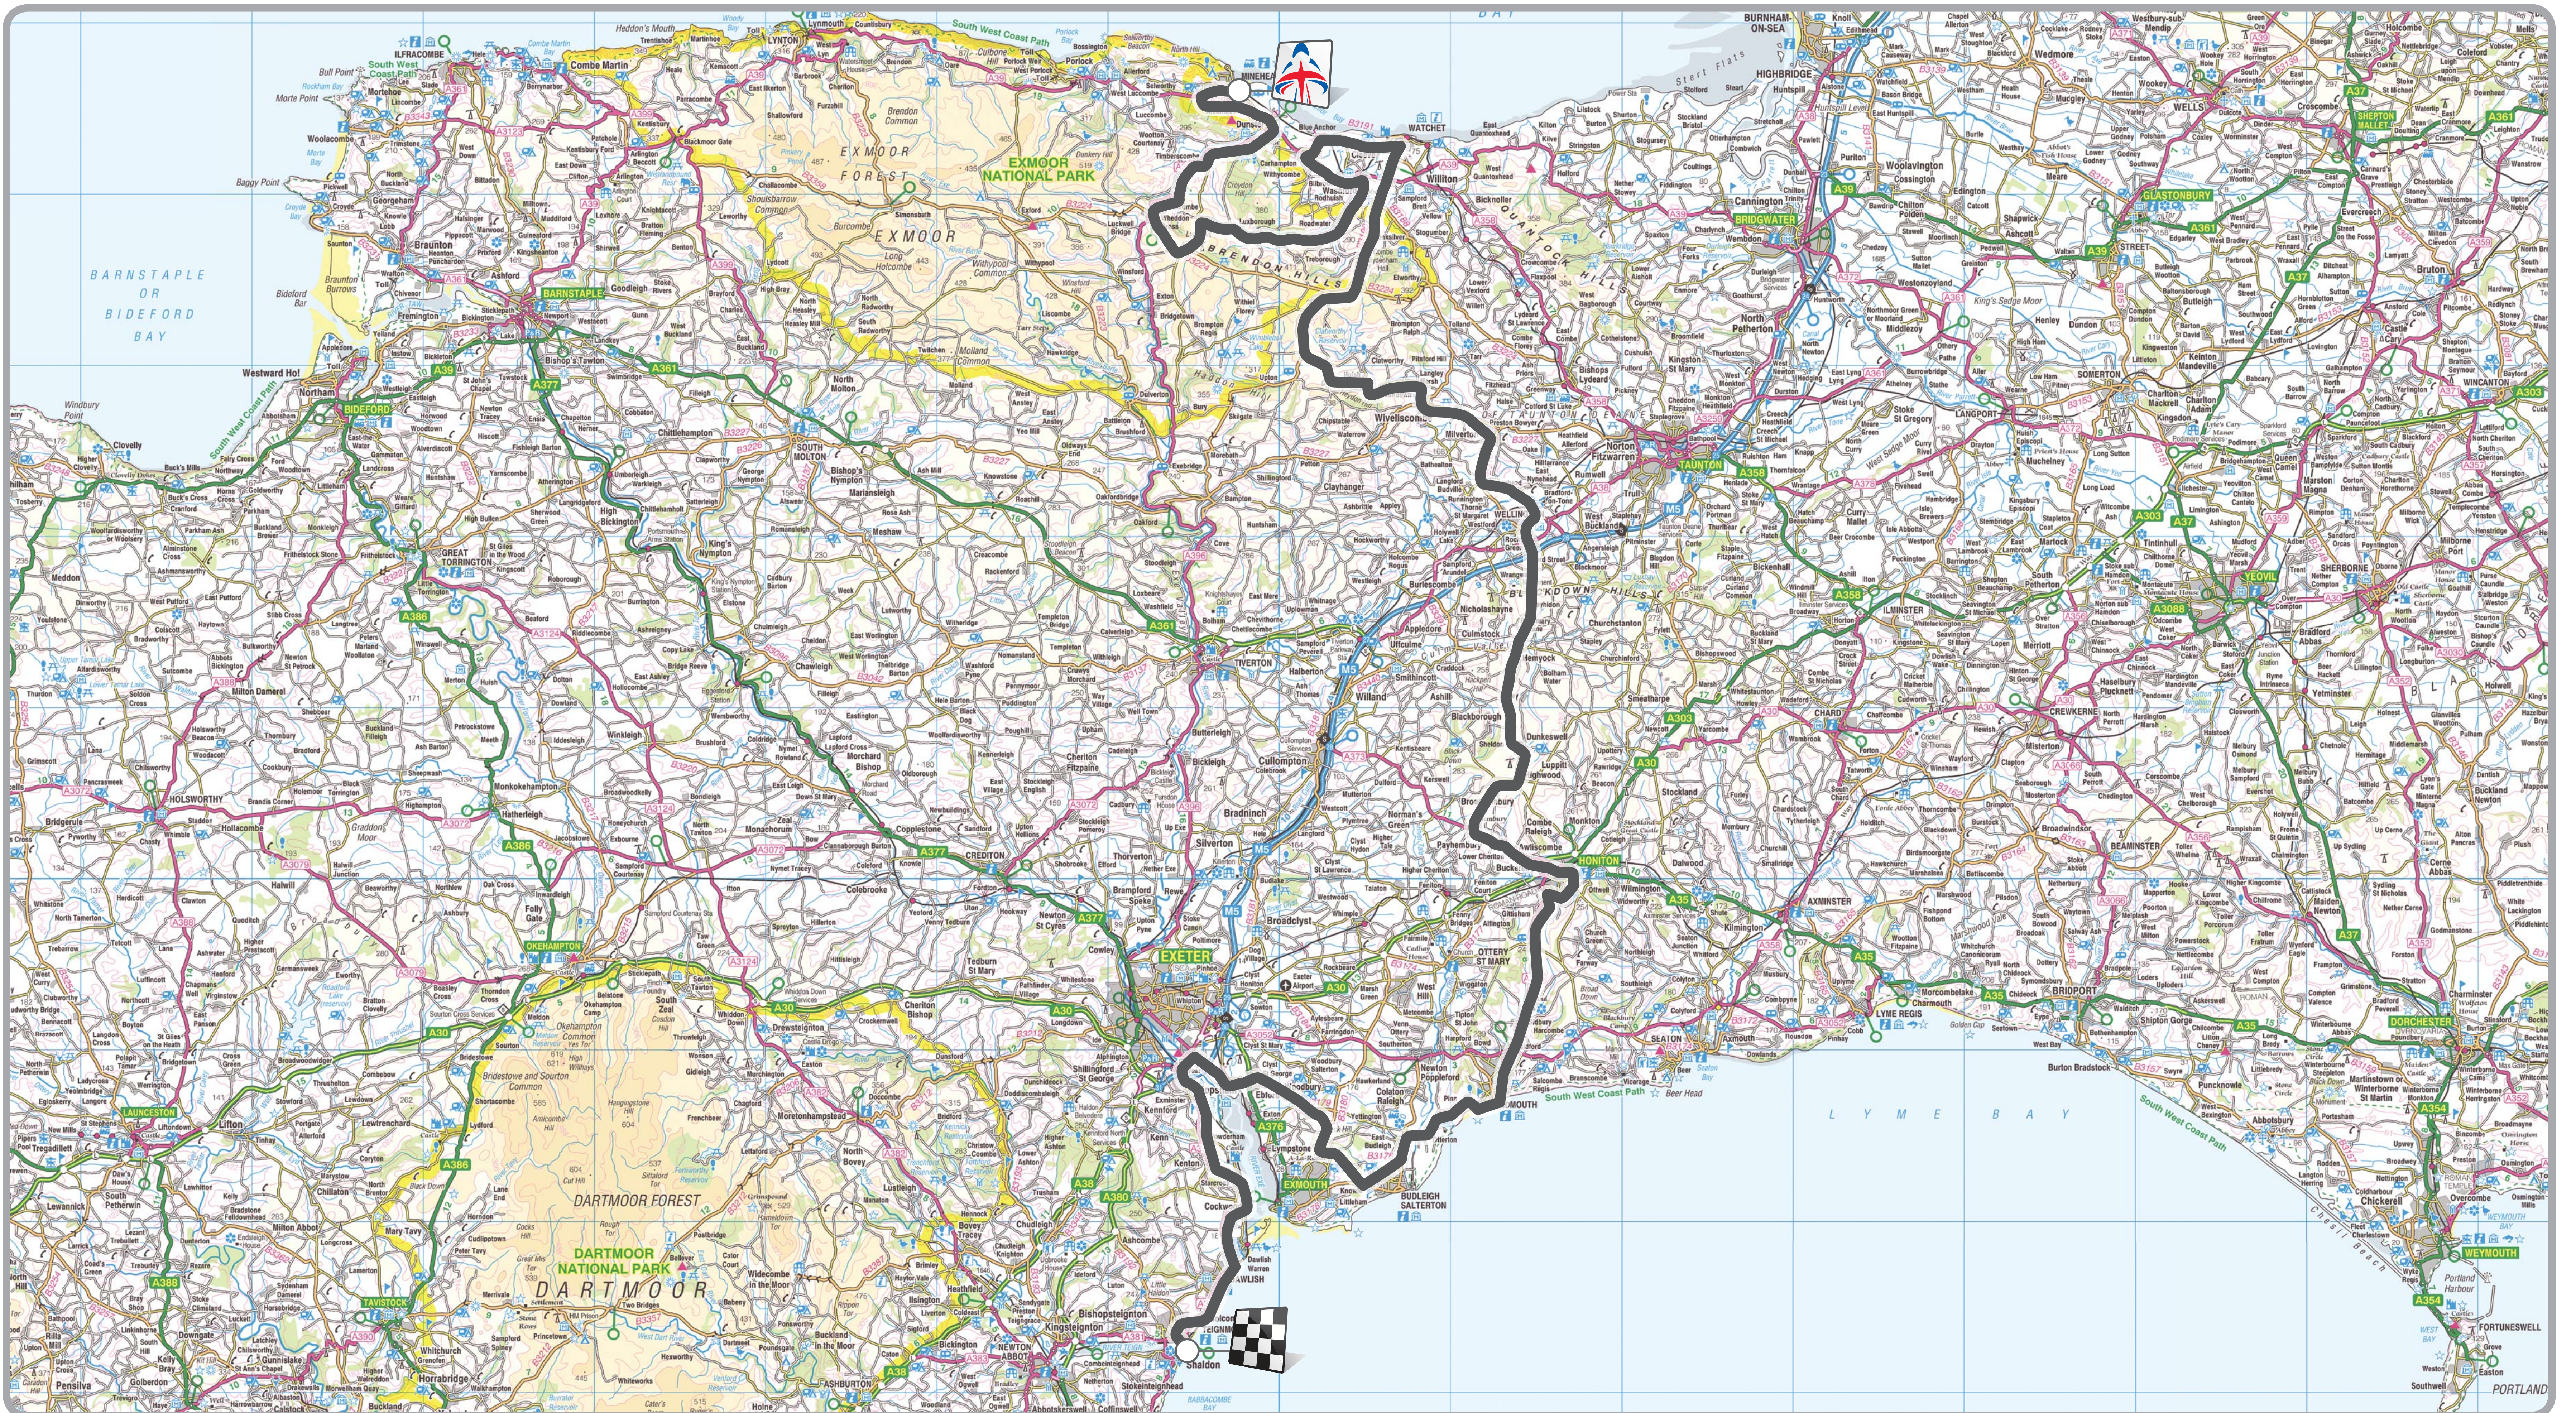

4

Minehead to Teignmouth

14th September 2010

The Tour of Britain

THE PROSTATE
CANCER CHARITY

Ordnance Survey

Devon
County Council

www.tourofbritain.co.uk

www.southwesttourofbritain.co.uk